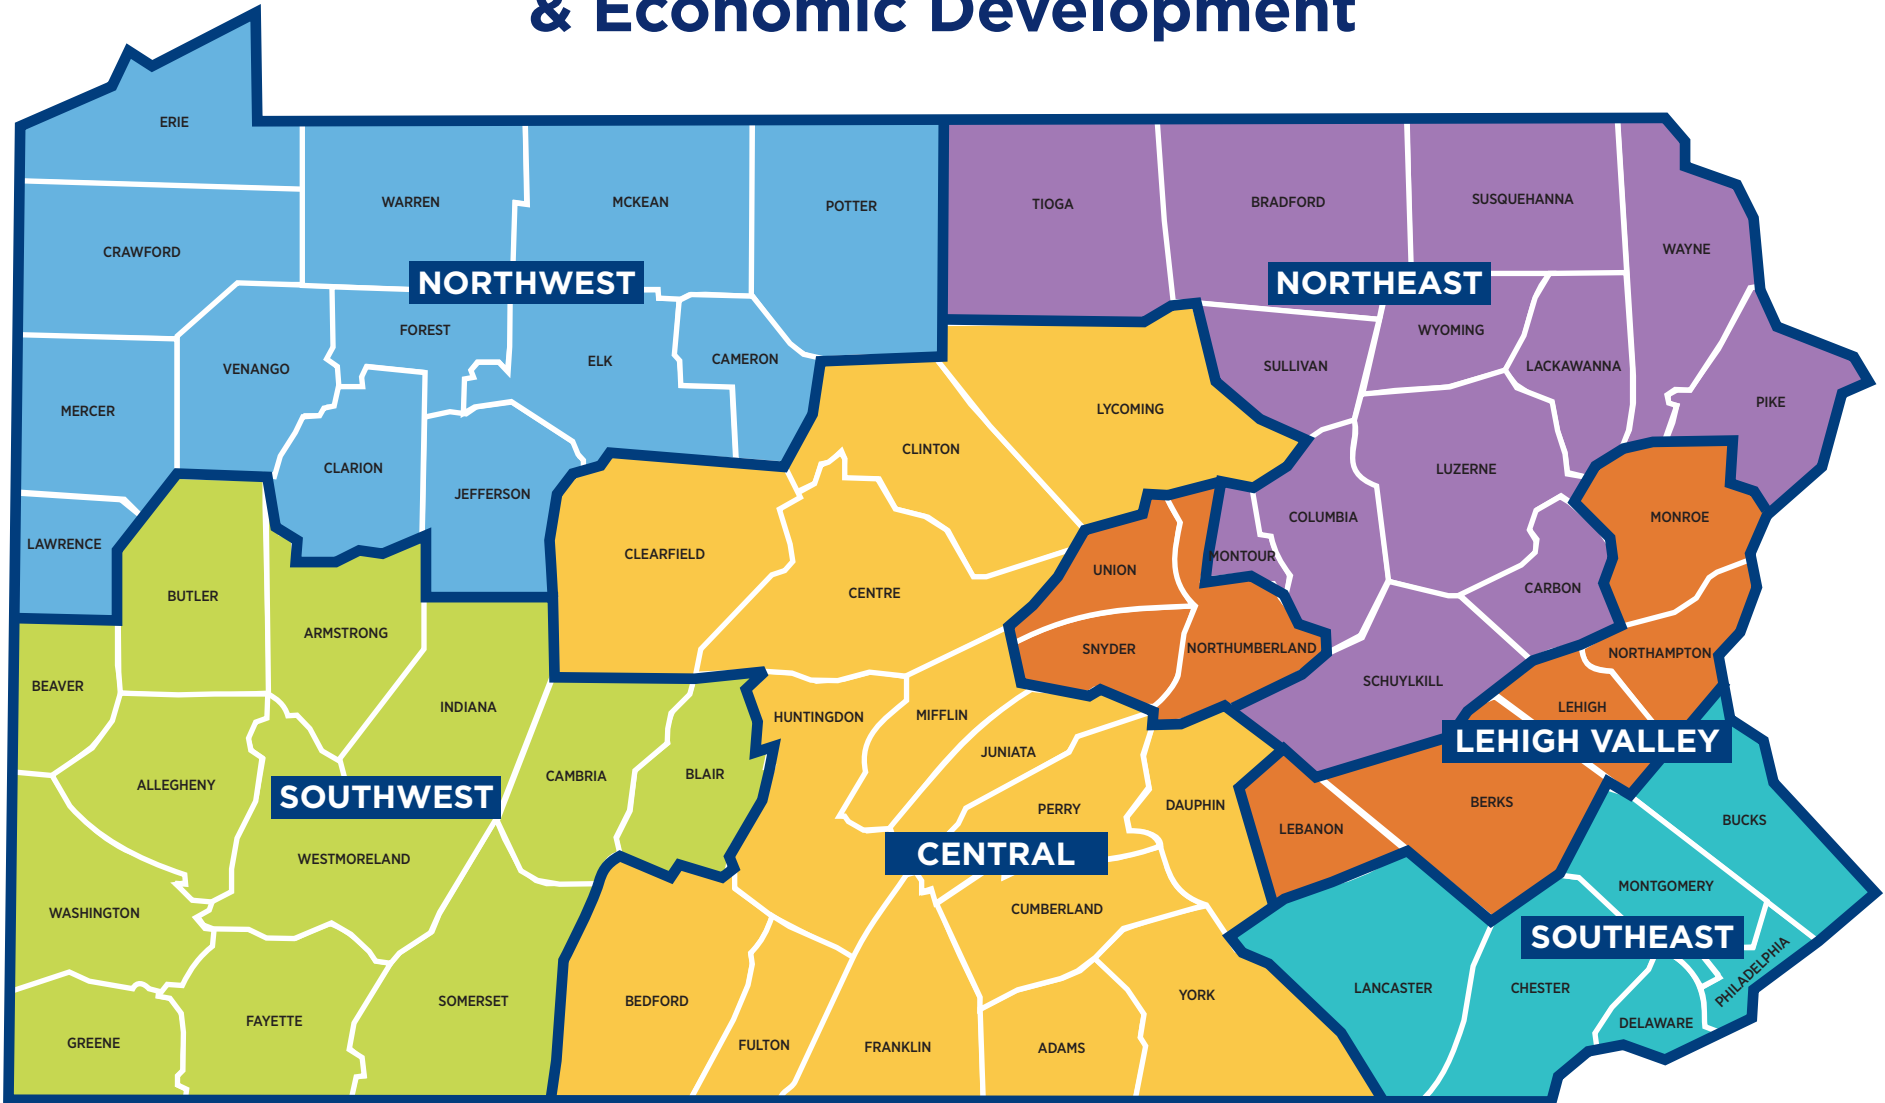

Pennsylvania Department of Community & Economic Development

Northwest (NW)

100 State Street
Suite 205
Erie, PA 16507

Kim Thomas
814.871.4245

Southwest (SW)

301 5th Avenue
Suite 250
Pittsburgh, PA 15222

Johnna Pro
412.565.5098