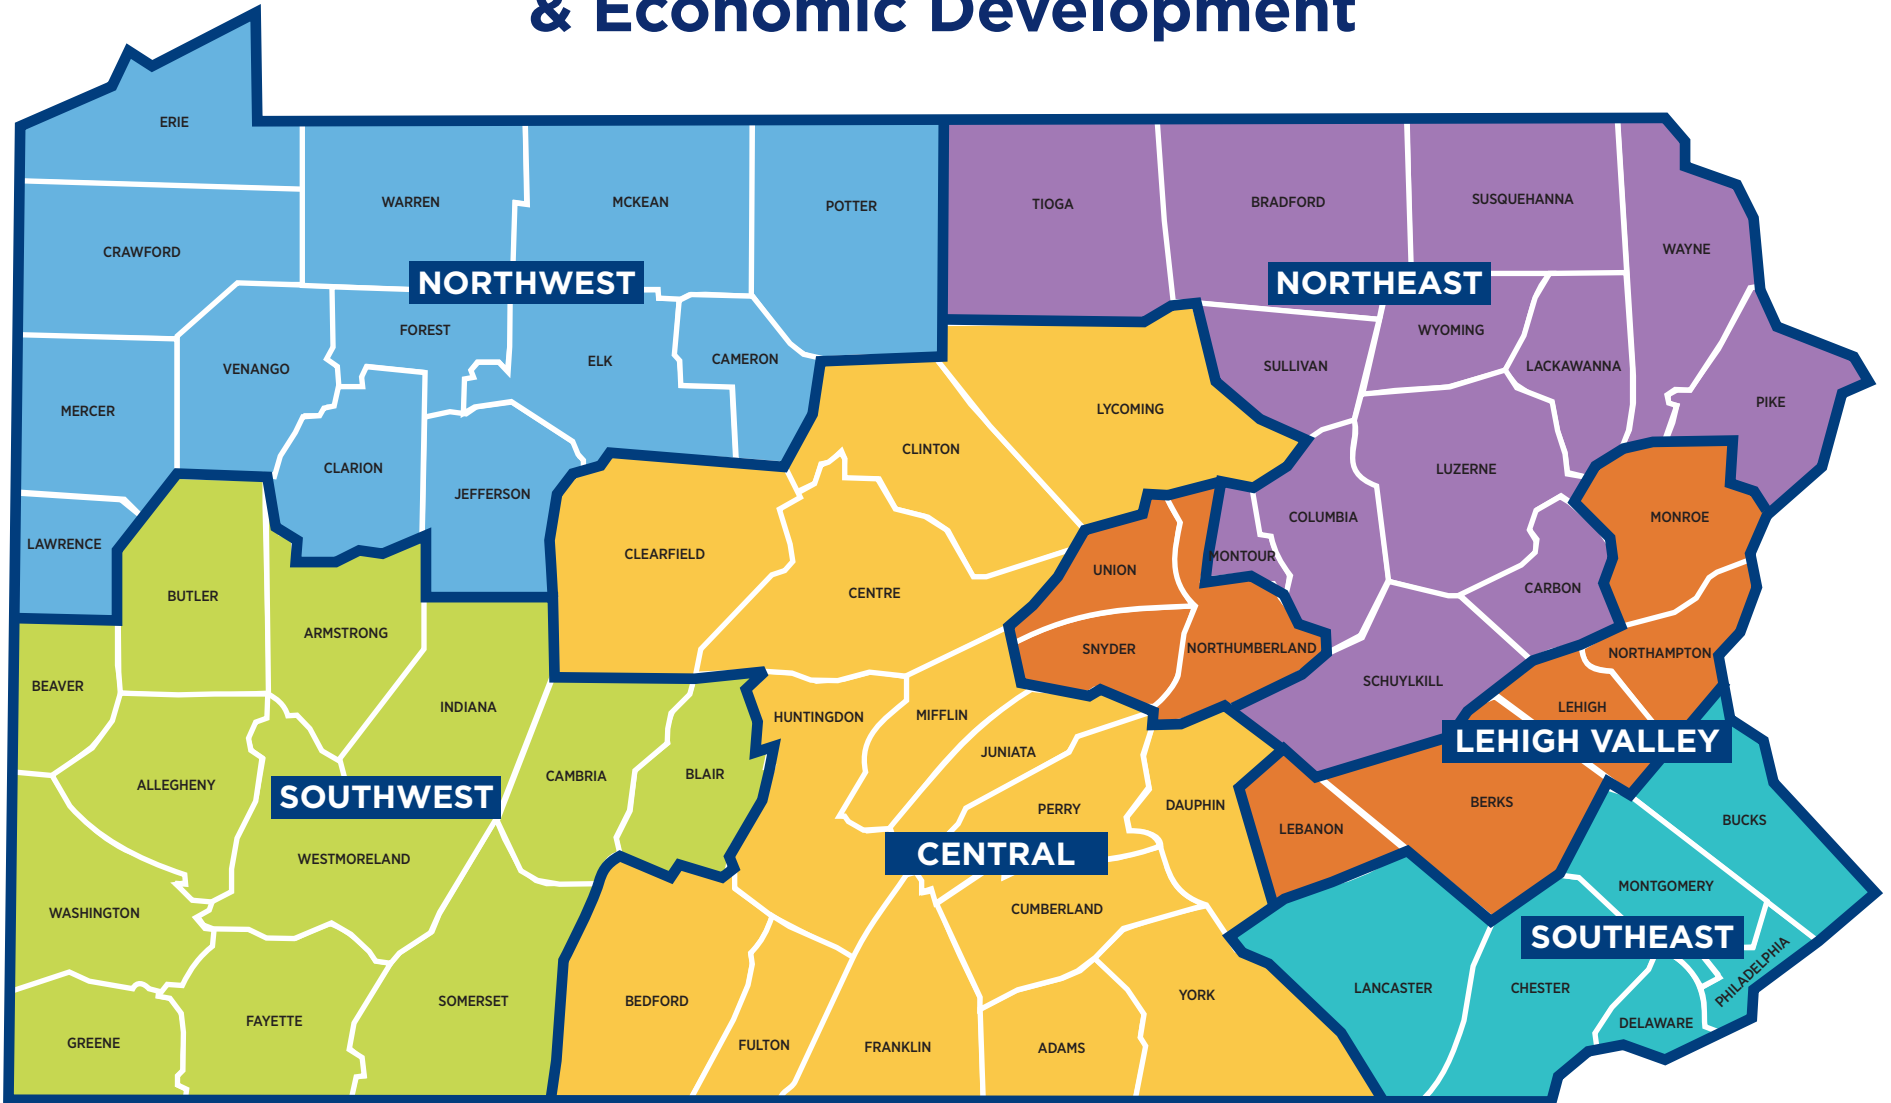

Pennsylvania Department of Community & Economic Development

Northwest (NW)

100 State Street
Suite 205
Erie, PA 16507

Kim Thomas
814.871.4245

Southwest (SW)

301 5th Avenue
Suite 250
Pittsburgh, PA 15222

Johnna Pro
412.565.5098