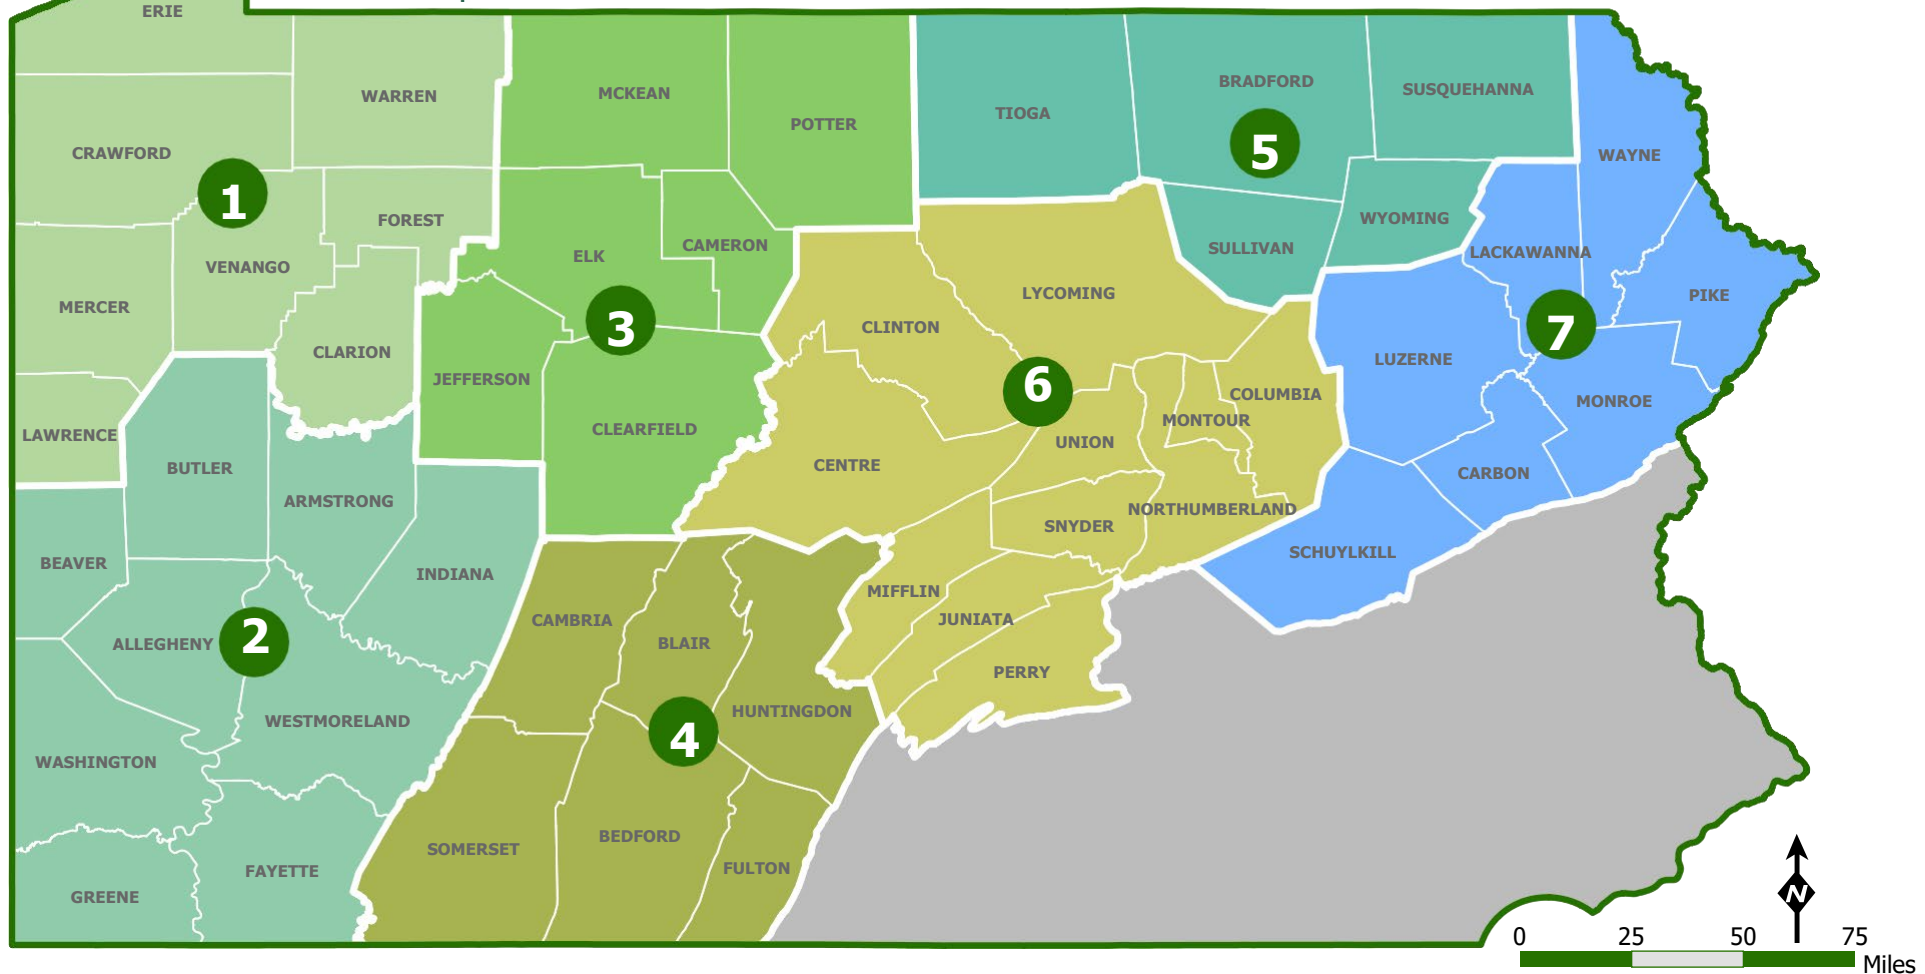

LOCAL DEVELOPMENT DISTRICT NETWORK OF PENNSYLVANIA

1 Northwest Pennsylvania Regional Planning & Development Commission
Tammy Dulaney, Ph.D.
395 Seneca Street
Oil City, PA 16301
Tel. (814) 677-4800 Fax (814) 677-7663
E: tammyd@northwestpa.org
Web Site: www.northwestpa.org