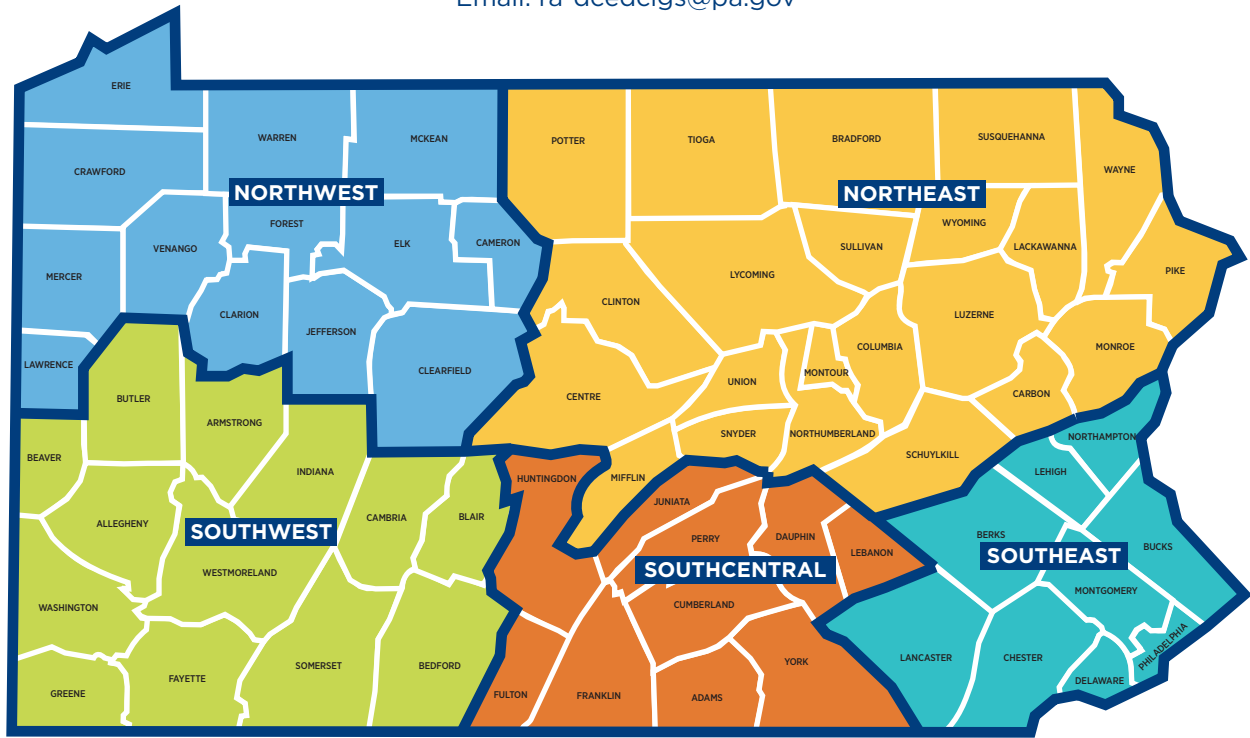

PA DEPARTMENT OF COMMUNITY & ECONOMIC DEVELOPMENT
Governor's Center for Local Government Services
Regional Map Contacts

Tel: 1.888.223.6837
 Email: ra-dcedclgs@pa.gov

NORTHWEST REGION

Policy Specialists:

Terri Cunkle
 412-584-6416
 Michael Foreman
 412-565-5199

Planner:

Nick Mackereth
 412-770-1660

DCED Regional Directors:

Kim Thomas
 Marita Kelley

SOUTHWEST REGION

Policy Specialists:

Michael Foreman
 412-565-5199
 Terri Cunkle
 412-584-6416