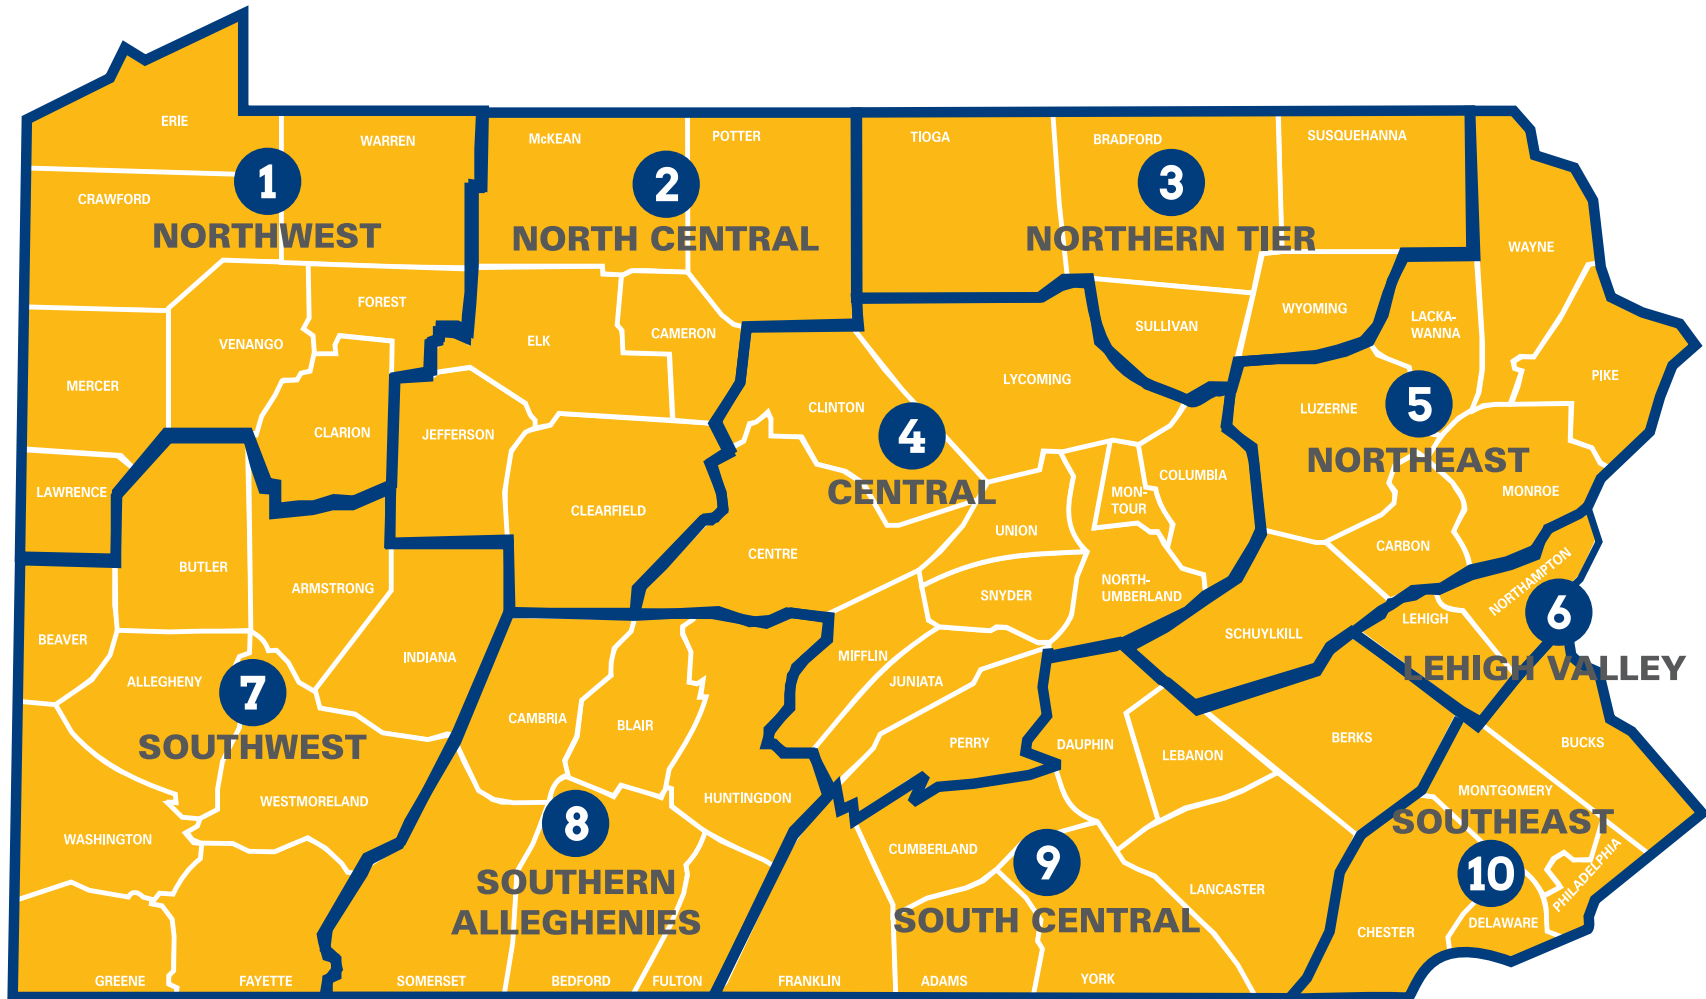

REGIONAL EXPORT NETWORK PARTNERS

OFFICE OF INTERNATIONAL BUSINESS DEVELOPMENT

PA REGIONAL EXPORT NETWORK CONTACTS

1. Northwest Pennsylvania Regional Planning & Development Commission

395 Seneca Street
Oil City, PA 16301

312 Main Street
Towanda, PA 18848

Cynthia Traore, International Trade Program Manager
570.265.1534 | traore@northerntier.org
Bradford, Sullivan, Susquehanna, Tioga & Wyoming Counties

4. SEDA - Council of Governments

201 Furnace Road
Lewisburg, PA 17837

Noelle Long, Director, Export Development Program
570.524.4491 x7330 | nlong@seda-cog.org
Centre, Clinton, Columbia, Juniata, Lycoming, Mifflin, Montour, Northumberland, Perry, Snyder & Union Counties