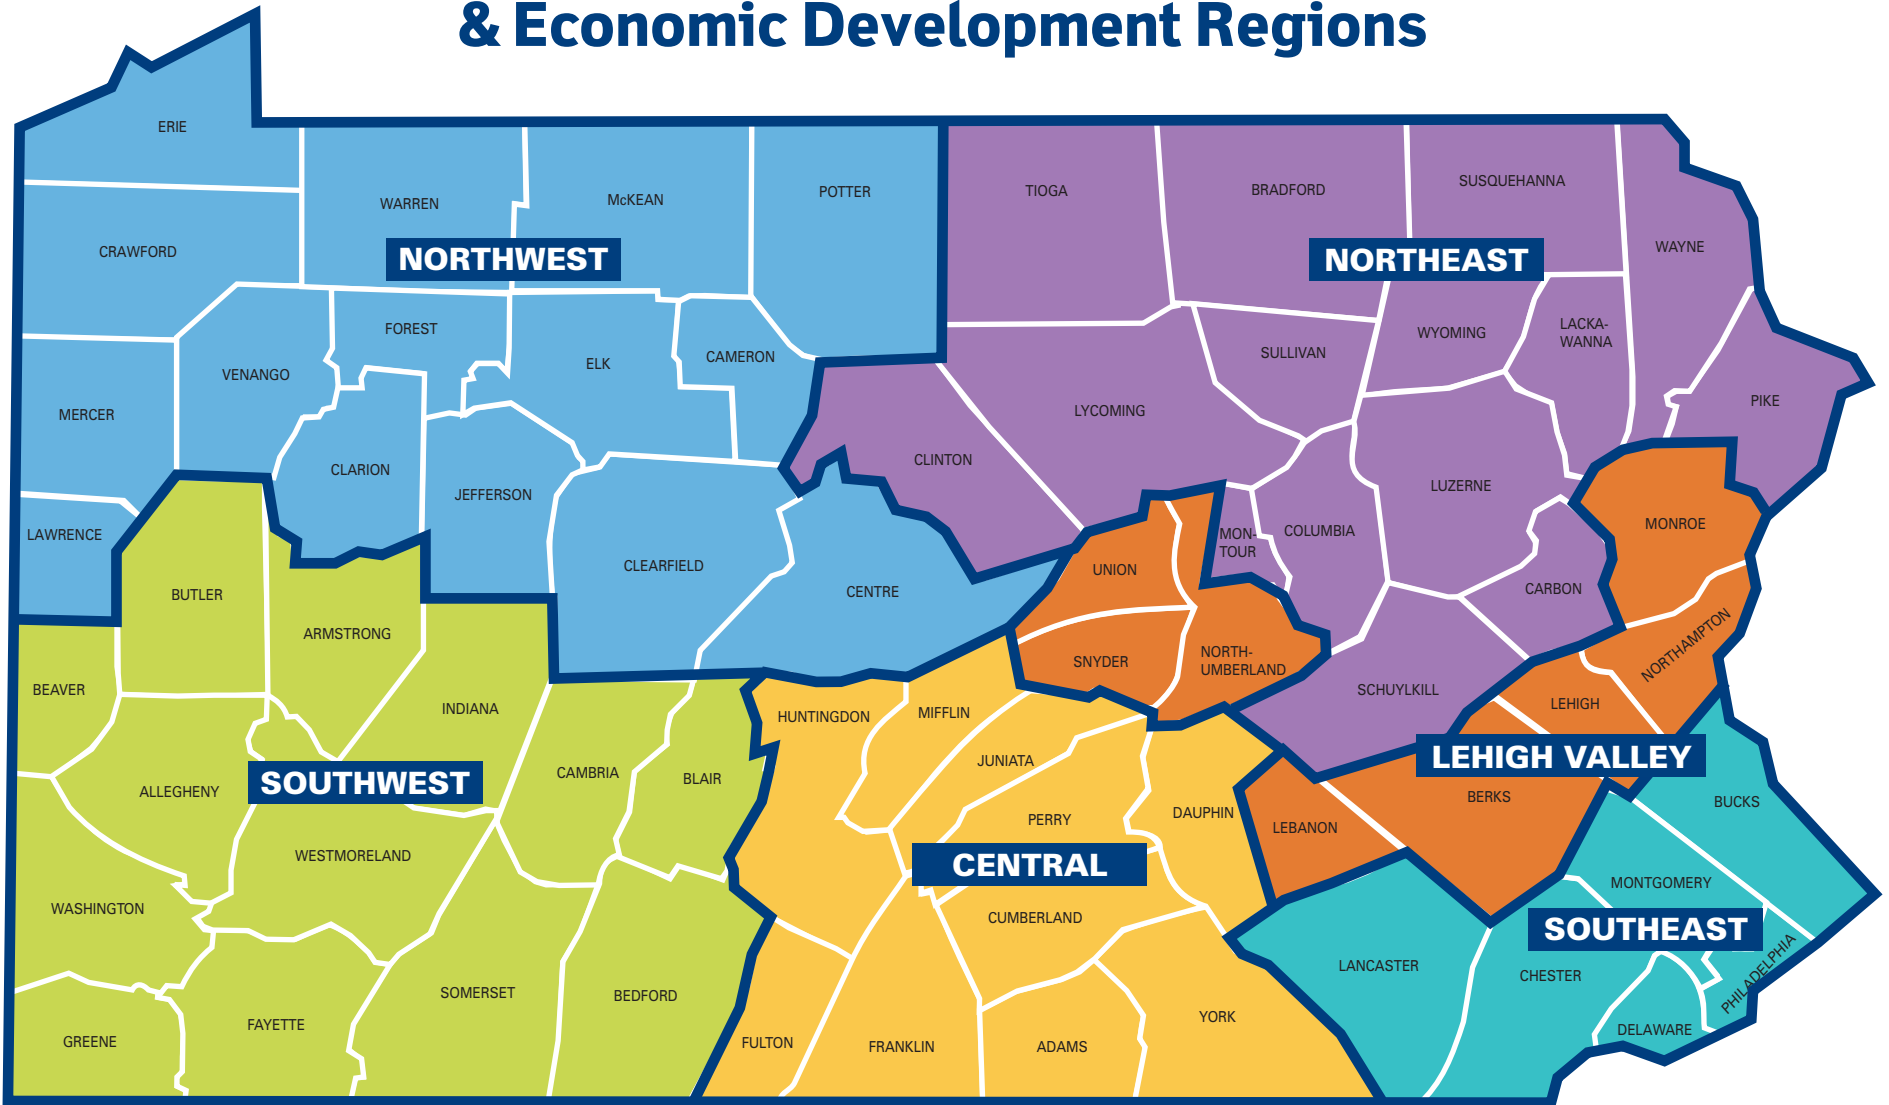

# Pennsylvania Department of Community & Economic Development Regions

## Lehigh Valley (LV)

4530 Bath Pike  
Bethlehem, PA 18017

Fadia Halma  
717.877.8481